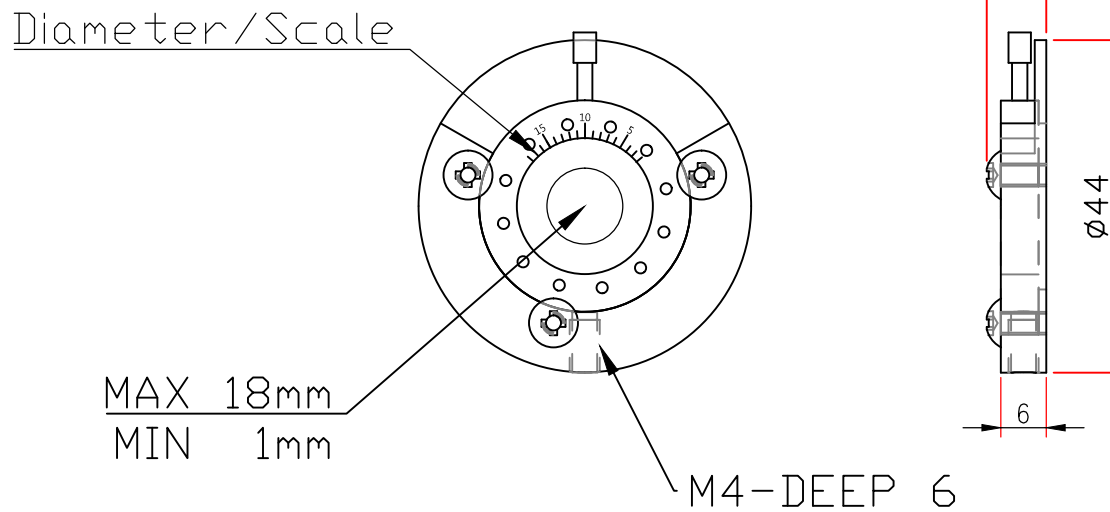

*Scale per Degree

未標註公差之尺寸,其公差為0.1,角度誤差0.1°

ONSET ONSET ELECTRO-OPTICS CO.,LTD		5f-2,NO.129,Ln.235,Baoqiao Rd,Xindian Dist,New Taipei city 23145,Taiwan,R.O.C.			Title EID01M-Laser		Drawing_Number ---		材質: -- 數量: - 件	
TEL: 886-2-8919-1688(REP.)		FAX: 886-2-8919-1684		E-mail: eric@onset-eo.com		Unit mm		Approved by		
Designed by Jason	Checked by	Item ref	Quantity	File name	Date 2018-03-19	Scale 1:1				