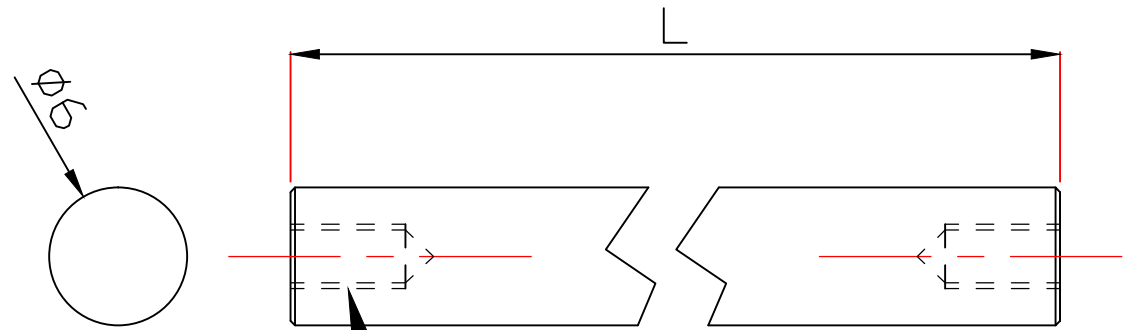

名稱	規格
EOP06M33-25	Dia.6 L=25 mm
EOP06M33-50	Dia.6 L=50 mm
EOP06M33-100	Dia.6 L=100 mm
EOP06M33-150	Dia.6 L=150 mm
EOP06M33-200	Dia.6 L=200 mm
EOP06M33-300	Dia.6 L=300 mm

M3- Deep 5
-2 Holes

Included
1.Setscrew:
M3*8

2.Imperial/Metric Thread Adapters:
M3--#4-40